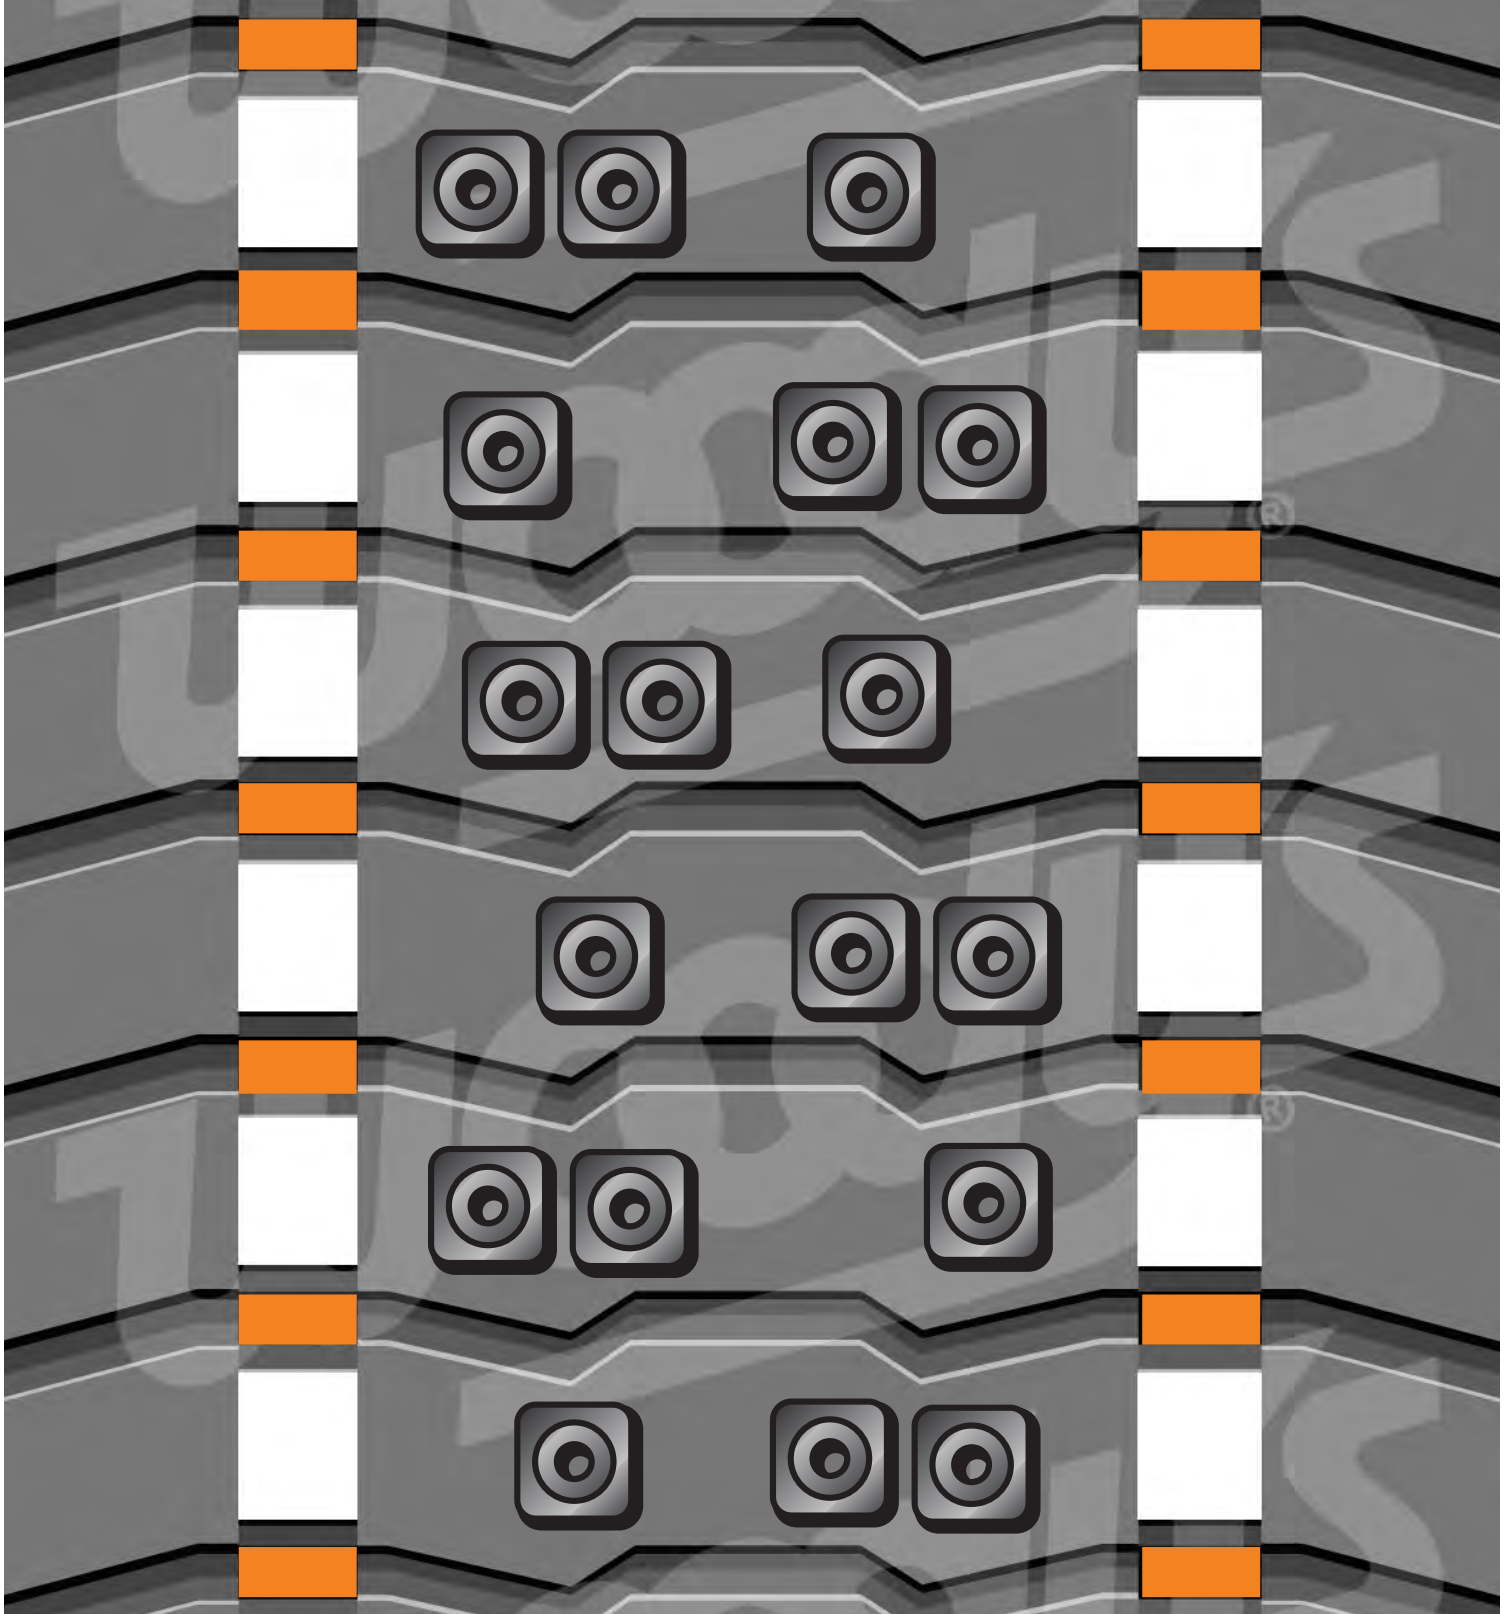

*102 Studs Double  
2.52 Pitch, Single-Ply Template*

*51 Double Plates*

*102 Studs Single  
2.52 Pitch, Single-Ply Template*

*102 Single Plates*

*153 Studs Double/Single  
2.52 Pitch, Single-Ply Template*

*51 Single Plates  
51 Double Plates*

*153 Studs Single  
2.52 Pitch, Single-Ply Template*

*153 Single Plates*