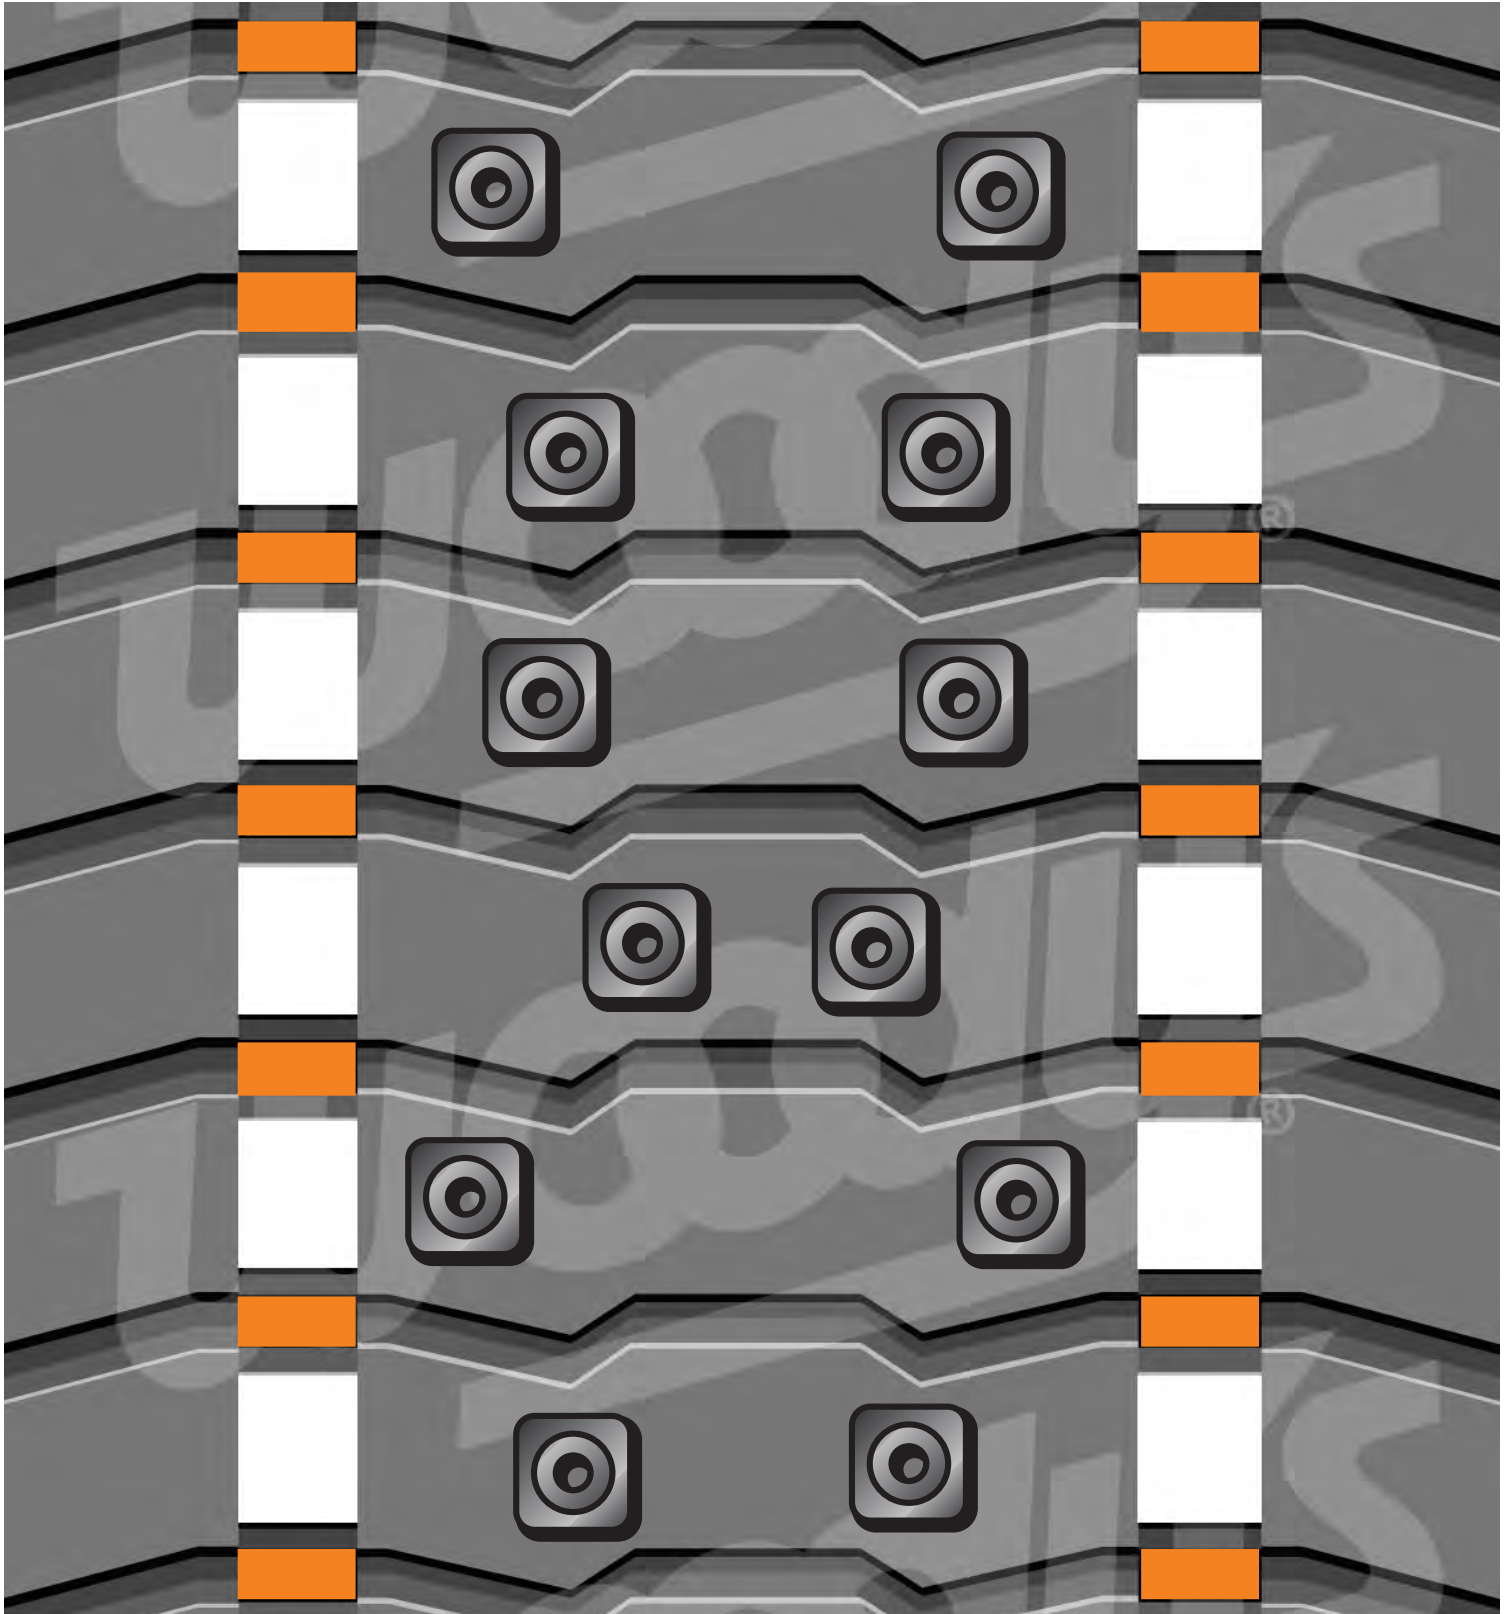

*102 Studs Double  
2.52 Pitch, Single-Ply Template*

*51 Double Plates*

*102 Studs Single  
2.52 Pitch, Single-Ply Template*

*102 Single Plates*

*153 Studs Double/Single  
2.52 Pitch, Single-Ply Template*

*51 Single Plates  
51 Double Plates*

*153 Studs Single  
2.52 Pitch, Single-Ply Template*

*153 Single Plates*